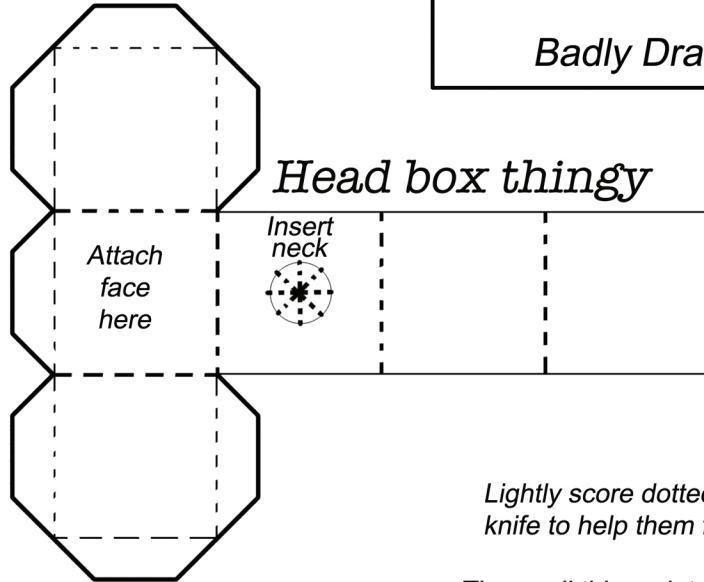

**THE OFFICIAL
LIMITED EDITION
BRIAN GREEN
PAPERTOY**

**A
GEAR
TOONS
BY KEITH STONE
EXCLUSIVE**

Lightly score dotted lines with an X-Acto knife to help them fold easier.

Then, roll this up into a small tube.

Neck

Body

Head