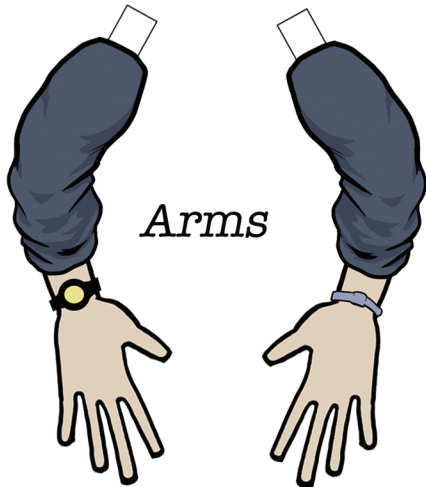

**THE OFFICIAL
LIMITED EDITION
BRIAN GREEN
PAPERTOY**

**A
GEAR
TOONS
BY KEITH STONE
EXCLUSIVE**

Lightly score dotted lines with an X-Acto knife to help them fold easier.

Then, roll this up into a small tube.

Neck

Body

Head