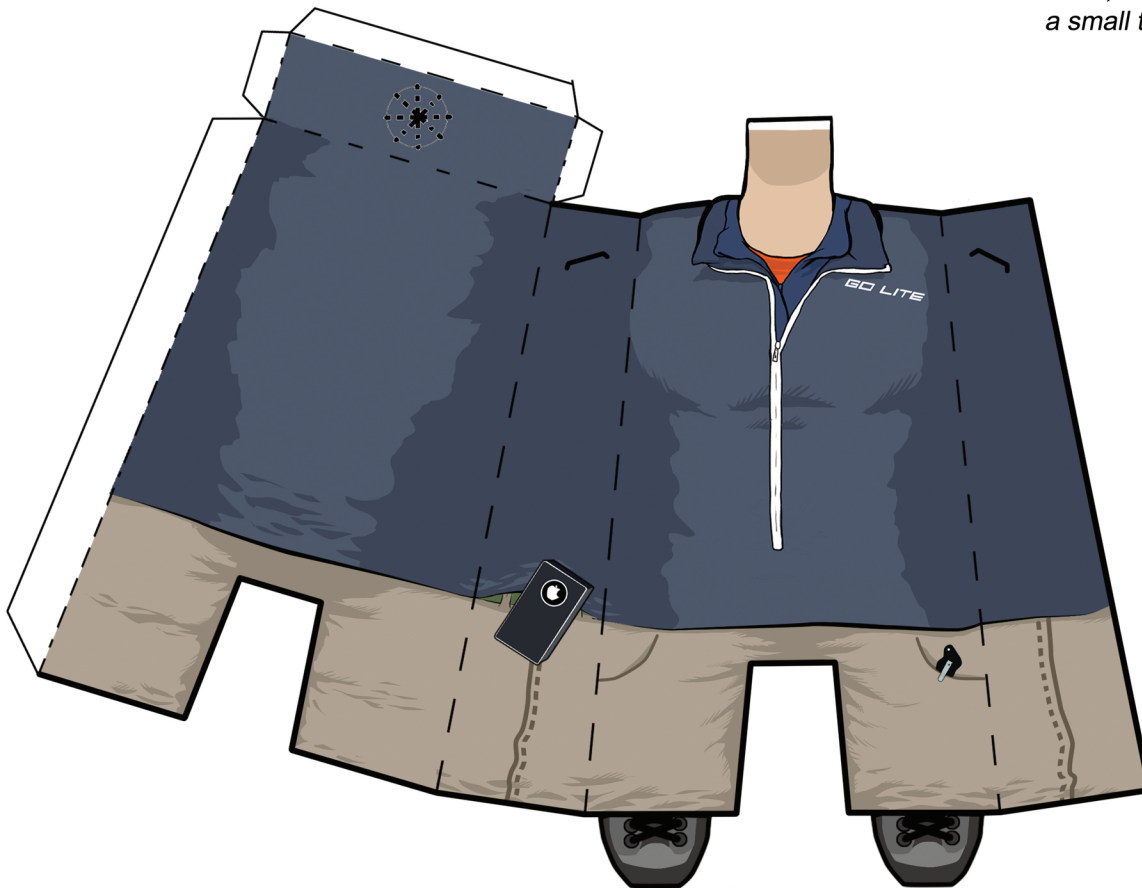

**THE OFFICIAL
LIMITED EDITION
BRIAN GREEN
PAPERTOY**

**A
GEAR
TOONS
BY KEITH STONE
EXCLUSIVE**

Lightly score dotted lines with an X-Acto knife to help them fold easier.

Then, roll this up into a small tube.

Neck

Body

Head