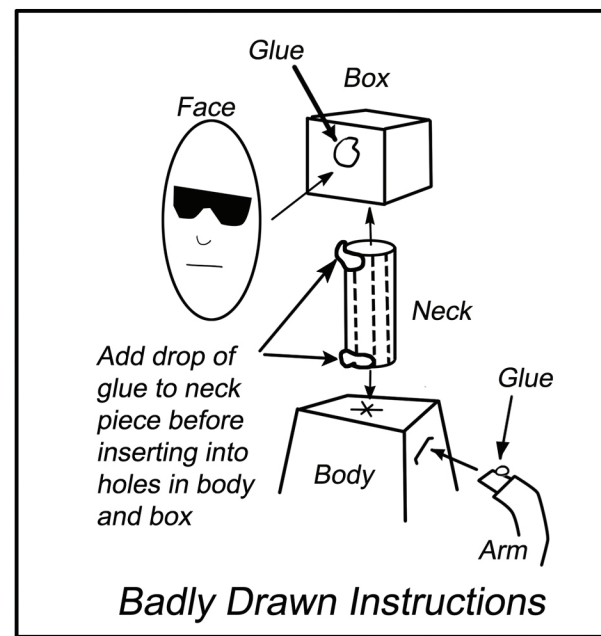

**THE OFFICIAL
LIMITED EDITION
BRIAN GREEN
PAPERTOY**

**A
GEAR
TOONS
BY KEITH STONE
EXCLUSIVE**

Lightly score dotted lines with an X-Acto knife to help them fold easier.

Then, roll this up into a small tube.

Neck

Body

Head